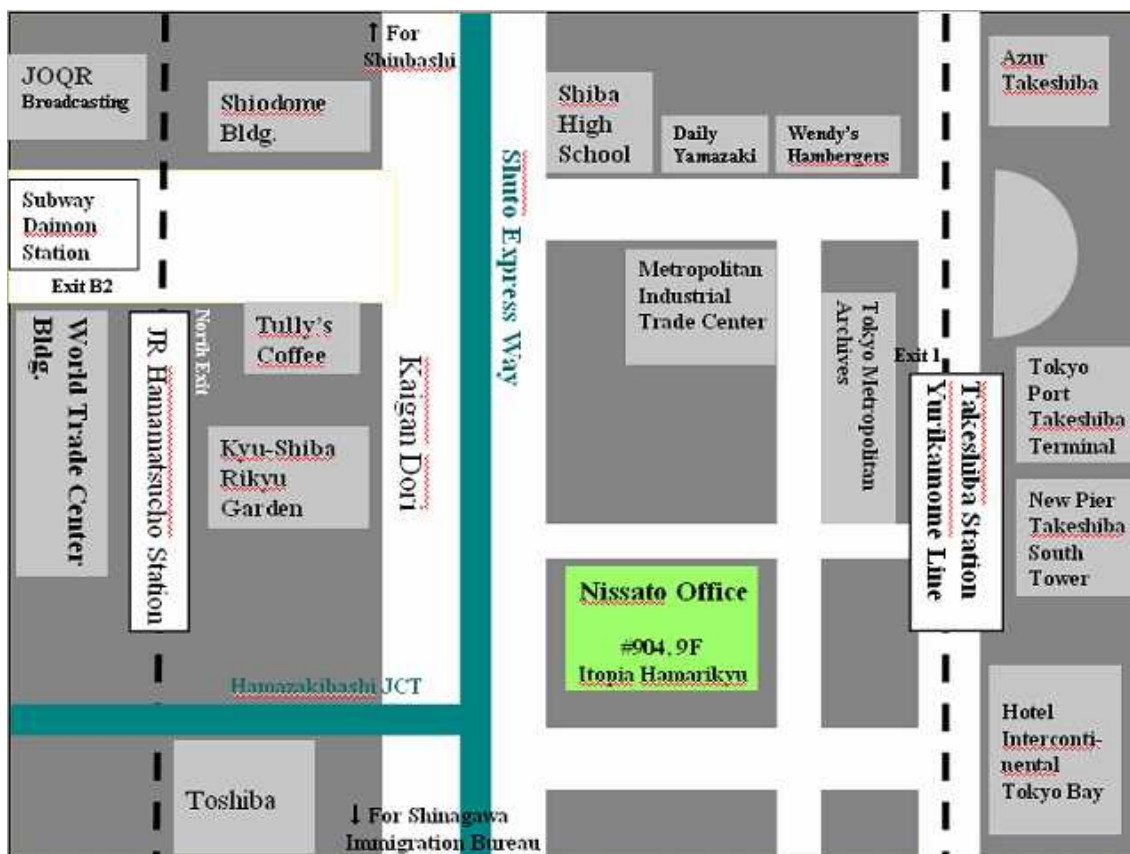

Nissato Immigration Lawyer Office

Access to our office

5 minutes walk from north exit of JR Hamamatsucho station.

2 minutes walk from exit 1 of Takeshiba Station Yurikamome Line.

6 minutes walk from B2 exit of Daimon subway station (Oedo line and Asakusa line)